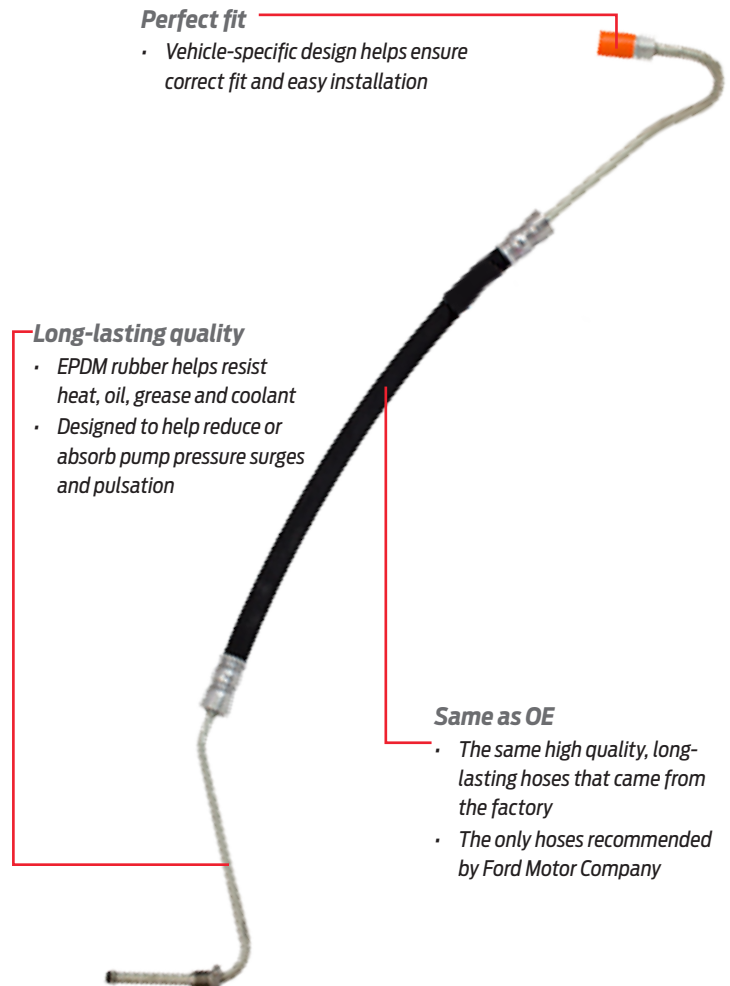

Long-Lasting Quality

- On-vehicle tested to help ensure trouble-free operation
- Vehicle-specific functional tests performed under varying load and temperature conditions
- Designed to withstand oil, ozone, and high under-hood heat, helping to ensuring a long service life
- Ethylene-propylene diolefin monomer (EPDM) rubber helps resist heat, oil and grease
- Designed and tested to help withstand fluid temperatures of 300° F
- Engineered to reduce or absorb pump pressure surges and pulsation
- Heat guards help protect hose in high-temperature areas
- Double-lock beading with barbed tube-end assists in leak prevention
- Includes factory-installed, pre-bent zinc-dichromate plated end-fittings, brackets, sensor ports, sheathing, bushings and grommets
- Exceeds SAE performance requirements

The Motorcraft® Advantage

MOTORCRAFT®
WARRANTY

UNLIMITED
MILEAGE
INCLUDES LABOR

2 YEARS

- Application-specific; available for most Ford, Lincoln and Mercury vehicles
- Durability tested for long life
- Ready to install out of the box
- The only power steering hoses recommended by Ford Motor Company

Limited labor costs. See seller for warranty details.

Motorcraft®

Right Part. Priced Right.