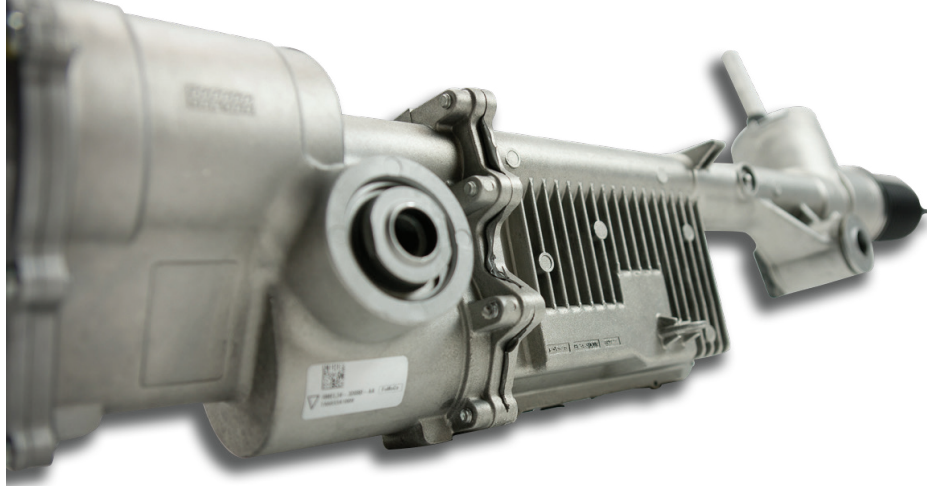

MOTORCRAFT®

REMANUFACTURED ELECTRONIC POWER ASSIST STEERING

Motorcraft® Remanufactured Electronic Power Assist Steering (EPAS) is being launched to provide a factory-fresh, lower-cost alternative to new. Our remanufacturing process includes any upgrades or updates from our engineering team, providing you with the latest technology.

Help your customers rein in repair costs with Remanufactured EPAS

Motorcraft.

Right Part. Priced Right.

Features and Benefits of EPAS

EPAS provides several advantages over traditional hydraulic rack & pinion or recirculating ball systems including:

- Contributes to fuel efficiency because the electric motor only runs when steering assistance is required – hydraulic systems run continuously
- Enhanced efficiency as EPAS eliminates the added weight of steering pumps, hydraulic lines and fluids
- Reduced noise since there's no pump to run
- Simplified maintenance – no hoses to leak, no exposed belts

Why Remanufactured EPAS

- Motorcraft® has recognized the need for a more cost effective alternative to new replacement units when the customer is paying for the repair. Remanufactured products are often recommended in these situations
- Remanufactured EPAS housings undergo thorough inspection to ensure they meet Original Equipment specifications
- Components replaced during the remanufacturing process are replaced with OE components
- Any product improvements or engineering enhancements are included in the remanufacturing process
- Remanufactured EPAS provides Ford OE quality at a competitive price point