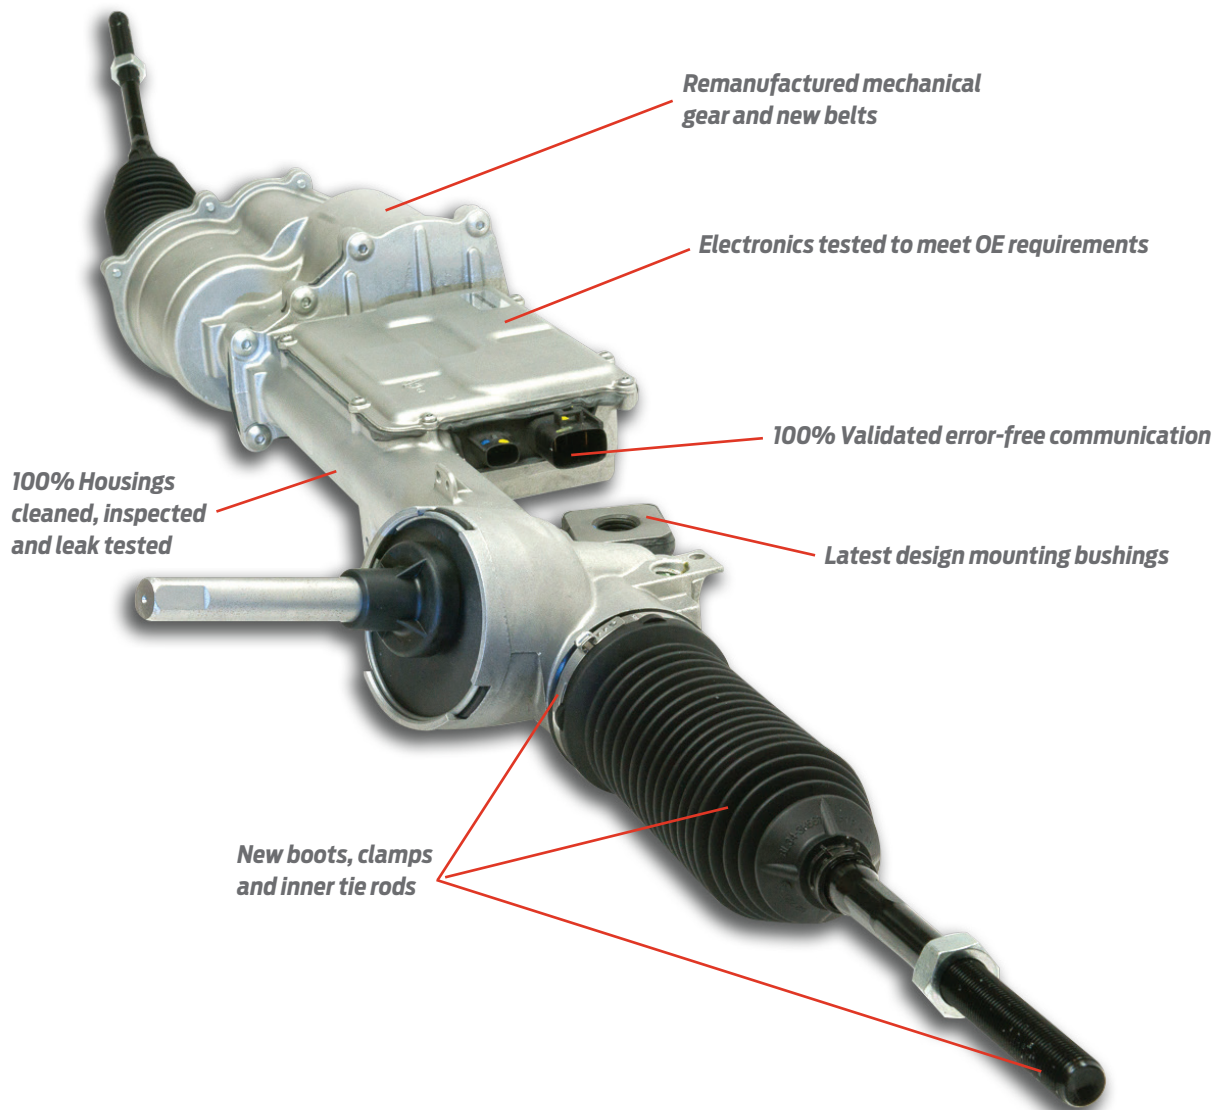

MOTORCRAFT®

REMANUFACTURED ELECTRONIC POWER ASSIST STEERING

Motorcraft® Remanufactured Electronic Power Assist Steering (EPAS) is being launched to provide a factory-fresh, lower-cost alternative to new. Our remanufacturing process includes any upgrades or updates from our engineering team, providing you with the latest technology.

Help your customers rein in repair costs with Remanufactured EPAS

Motorcraft.

Right Part. Priced Right.

Features and Benefits of EPAS

EPAS provides several advantages over traditional hydraulic rack & pinion or recirculating ball systems including:

- Contributes to fuel efficiency because the electric motor only runs when steering assistance is required – hydraulic systems run continuously
- Enhanced efficiency as EPAS eliminates the added weight of steering pumps, hydraulic lines and fluids
- Reduced noise since there's no pump to run
- Simplified maintenance – no hoses to leak, no exposed belts

Why Remanufactured EPAS

- Motorcraft® has recognized the need for a more cost effective alternative to new replacement units when the customer is paying for the repair. Remanufactured products are often recommended in these situations
- Remanufactured EPAS housings undergo thorough inspection to ensure they meet Original Equipment specifications
- Components replaced during the remanufacturing process are replaced with OE components
- Any product improvements or engineering enhancements are included in the remanufacturing process
- Remanufactured EPAS provides Ford OE quality at a competitive price point