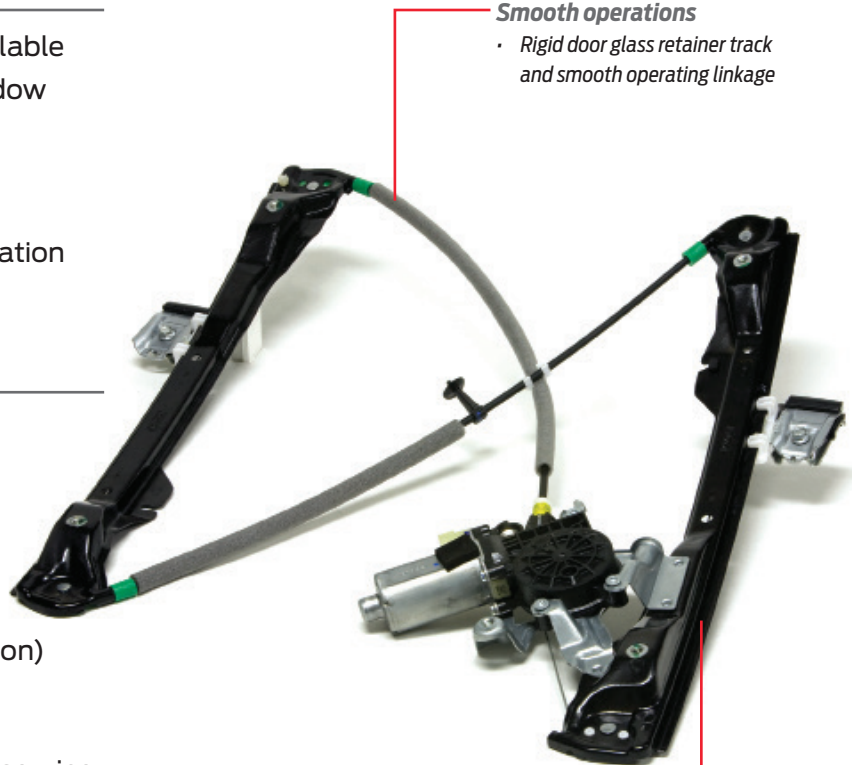

## Original Equipment Design

- Both manual and power window regulators available
- Power assemblies include new Motorcraft® window lift motors
- All Original Equipment parts
- Meet all Ford OE specifications
- Application specific for sure fit and easier installation
- Include OE innovations or upgrades

### Smooth operations

- Rigid door glass retainer track and smooth operating linkage